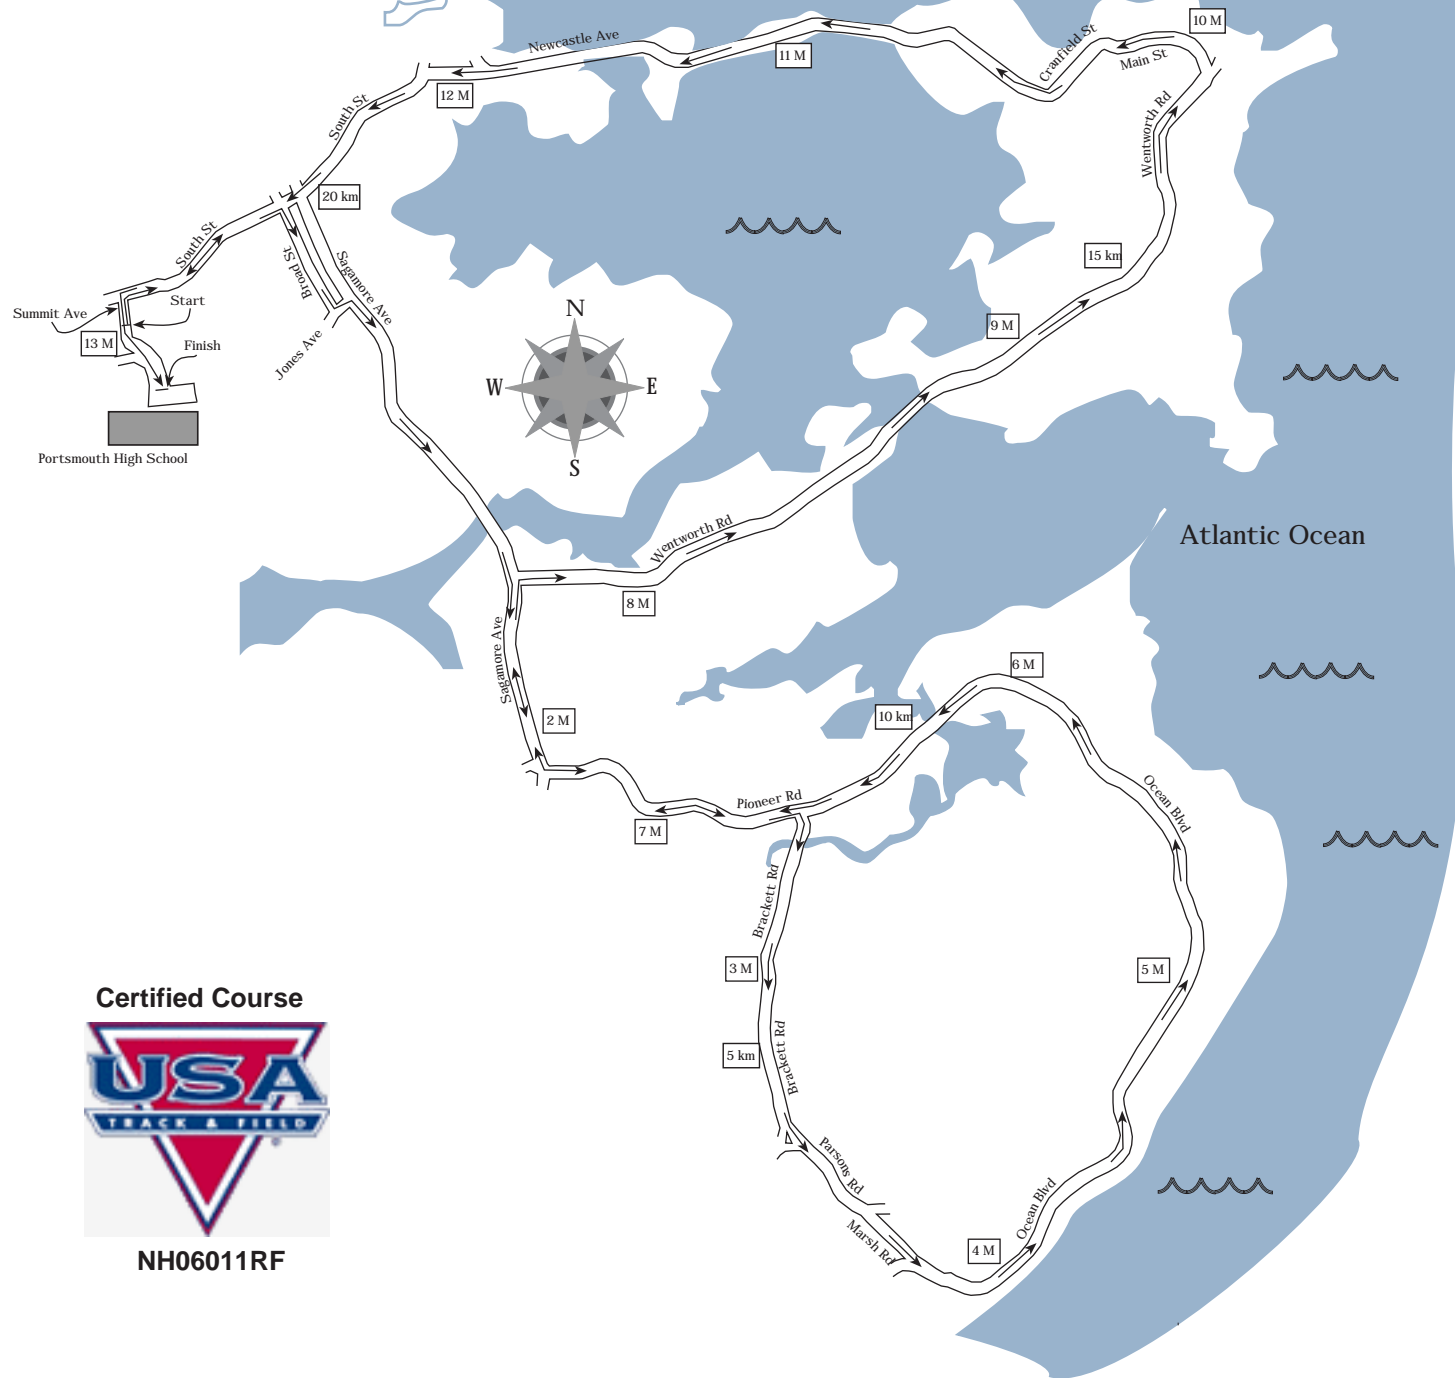

SEACOAST HALF-MARATHON

PORTSMOUTH, NEW HAMPSHIRE

Certified Course

NH06011RF